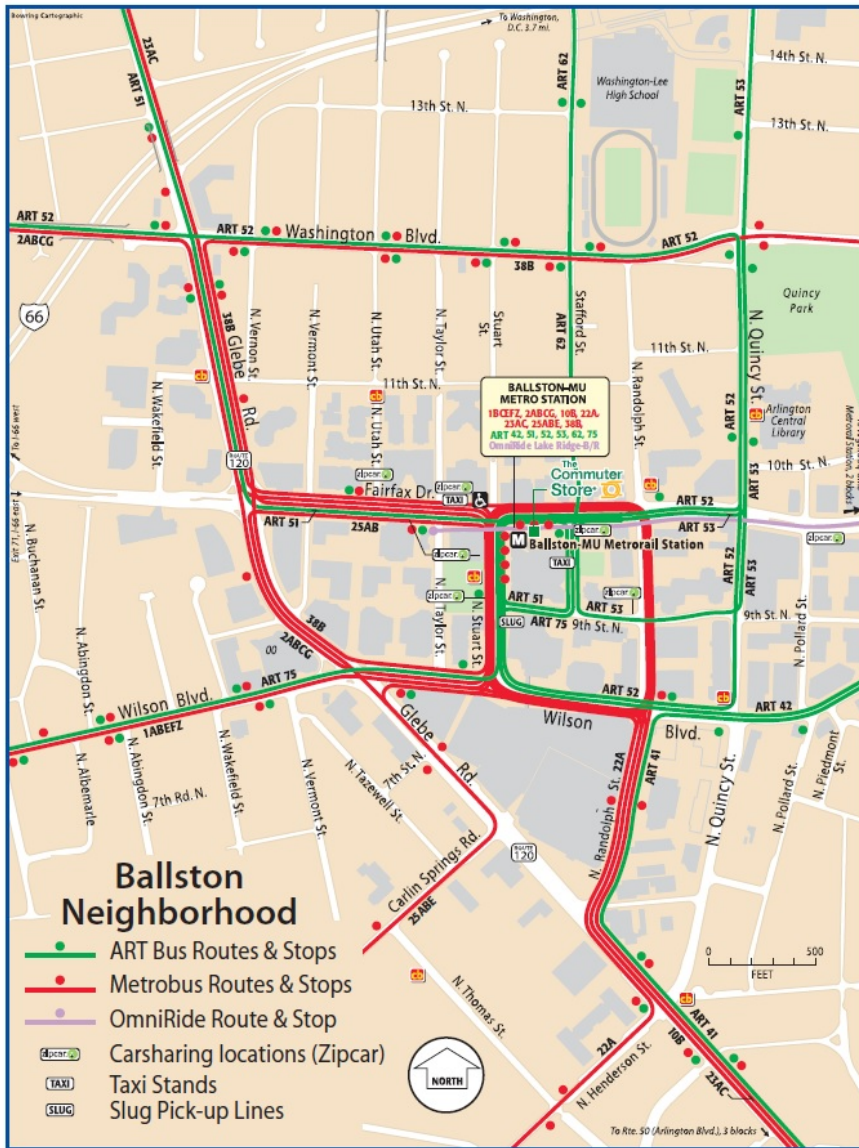

Transit Apps

Download these apps to make your commute easier:

- ❖ [Citymapper](#)
  The ultimate transit app (subway, train, bus, metro, bikes)
- ❖ [Ridescout](#)
  All transit, bus, bike, taxi, rideshare, etc in one view
- ❖ [Transit](#)
  Displaying nearby options and departure times

Real-Time Rider Tools

Real-time information at your finger tips:

- ❖ [CarFreeAtoZ](#)
  Arlington's first multi-modal trip planning/comparison tool
- ❖ [Metro Nextbus](#)
  For GPS-based arrival times for Metrobus
- ❖ [ART Realtime Arrivals](#)
  Find out when the next ART bus will arrive at your stop
- ❖ [Car Free Near Me](#)
  Web app to make it easier to get around without a car